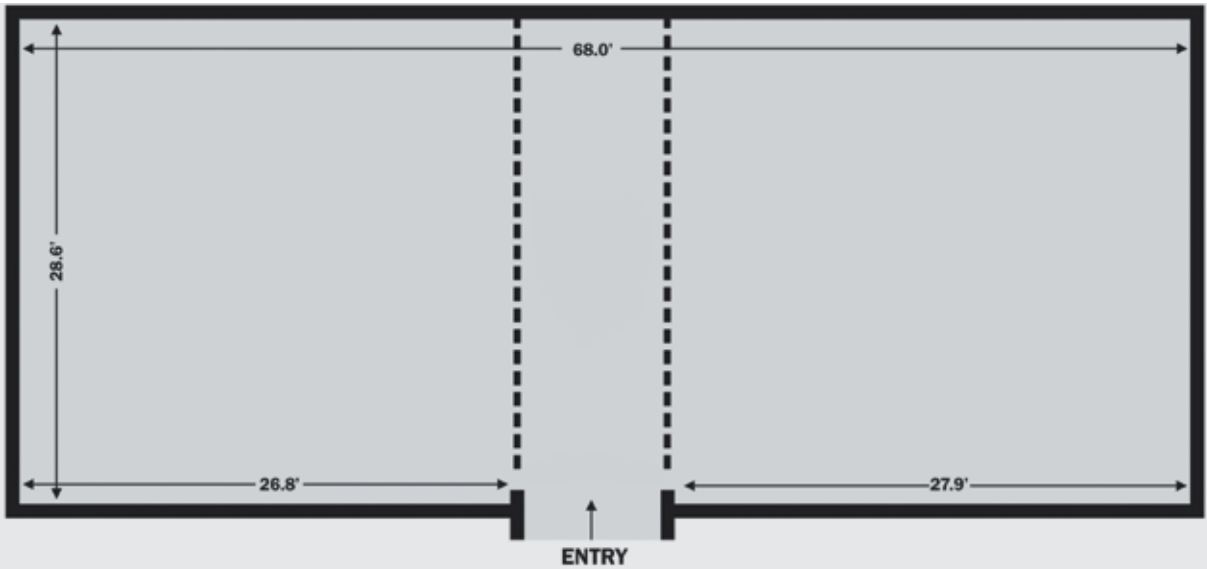

GLITER 'N' GLOZ

SIZE	Theatre Sitting	U Shape/ Board room	Cluster / Casual / Class Room
68'x29' (1938sq.ft.)	100 – 300	80 –100	100 – 150

VIBEZ HALL

SIZE	Theatre Sitting	U Shape/ Board room	Cluster / Casual / Class Room
68'x29' (1938sq.ft.)	100 – 300	80 –100	100 – 150

NEXUZ HALL

SIZE	Theatre Sitting	U Shape/ Board room	Cluster / Casual / Class Room
68' x 29' (1938sq.ft.)	50 – 80	30 – 50	40 – 60

IMPULZ HALL

SIZE	Theatre Sitting	U Shape/ Board room	Cluster / Casual / Class Room
68' x 29' (1938sq.ft.)	50 – 80	30 – 50	40 – 60

SIZE

244'x215' (52460sq.ft.)

CAPACITY

2000 – 3000 GUESTS

PERFECT FOR

ENTERTAINMENTEVENTS
AWARDS NIGHTS

SIZE

185'x165' (30525sq.ft.)

LOTUS LAWN I

SIZE

40' x 34' (1360 sq.ft.)
 25' x 40' (1000 sq.ft.)

CAPACITY

100 – 150 GUESTS

LOTUS LAWN II

SIZE

64' x 34' (2210 sq.ft.)
 58' x 38' (2204 sq.ft.)