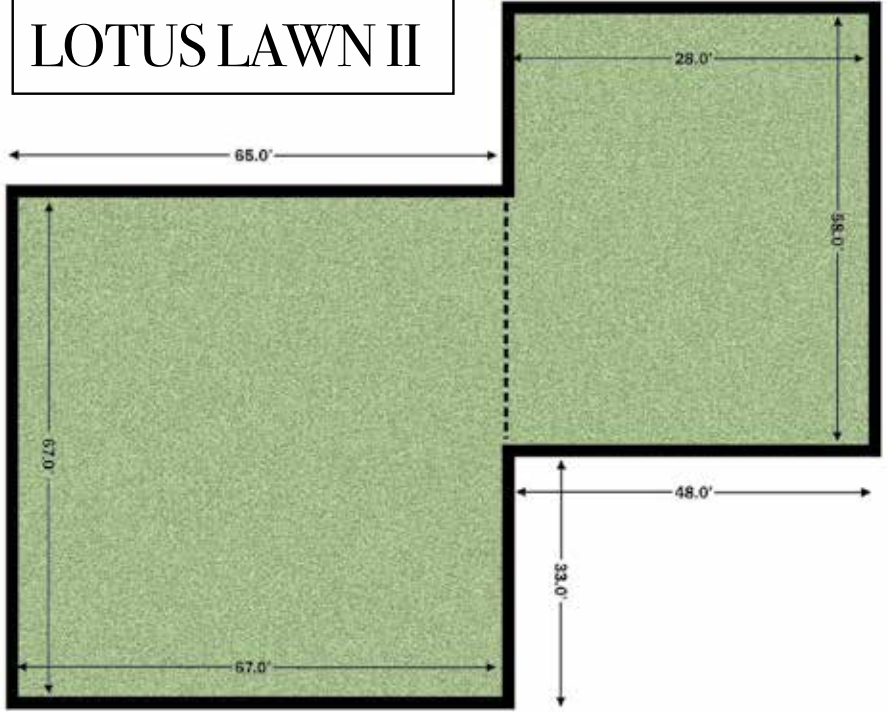

NEXUZ HALL

SIZE	Theatre Sitting	U Shape/ Board room	Cluster / Casual / Class Room
68' x 29' (1938sq.ft.)	50 – 80	30 – 50	40 – 60

IMPULZ HALL

SIZE	Theatre Sitting	U Shape/ Board room	Cluster / Casual / Class Room
68' x 29' (1938sq.ft.)	50 – 80	30 – 50	40 – 60

SIZE

244'x215' (52460sq.ft.)

CAPACITY

2000 – 3000 GUESTS

PERFECT FOR

ENTERTAINMENTEVENTS
AWARDS NIGHTS

SIZE

185'x165' (30525sq.ft.)

LOTUS LAWN I

SIZE

40' x 34' (1360 sq.ft.)
 25' x 40' (1000 sq.ft.)

CAPACITY

100 – 150 GUESTS

LOTUS LAWN II

SIZE

64' x 34' (2210 sq.ft.)
 58' x 38' (2204 sq.ft.)