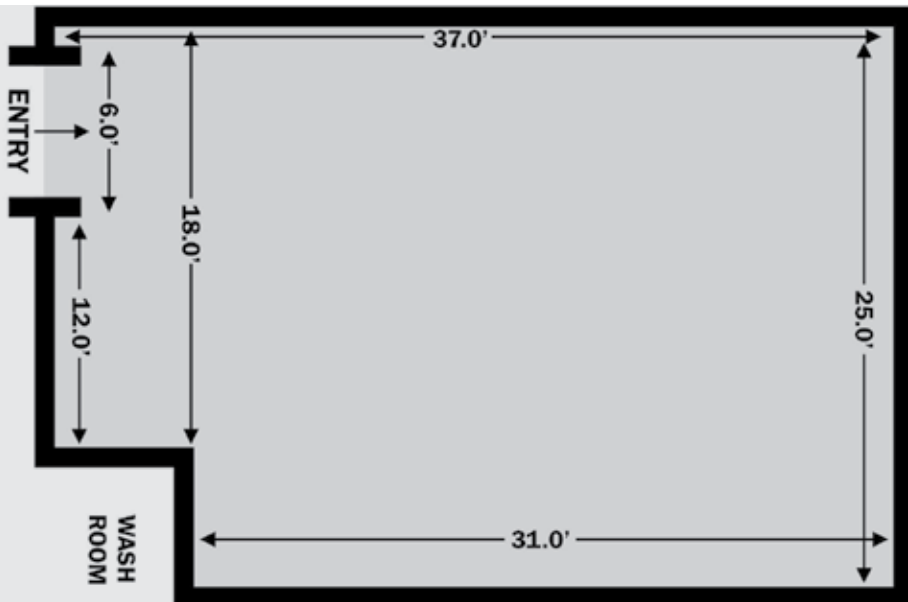

GLITER 'N' GLOZ

SIZE	Theatre Sitting	U Shape/ Board room	Cluster / Casual / Class Room
68'x29' (1938sq.ft.)	100 – 300	80 –100	100 – 150

VIBEZ HALL

SIZE	Theatre Sitting	U Shape/ Board room	Cluster / Casual / Class Room
68'x29' (1938sq.ft.)	100 – 300	80 –100	100 – 150

NEXUZ HALL

SIZE	Theatre Sitting	U Shape/ Board room	Cluster / Casual / Class Room
68' x 29' (1938sq.ft.)	50 – 80	30 – 50	40 – 60

IMPULZ HALL

SIZE	Theatre Sitting	U Shape/ Board room	Cluster / Casual / Class Room
68' x 29' (1938sq.ft.)	50 – 80	30 – 50	40 – 60

SIZE

244'x215' (52460sq.ft.)

CAPACITY

2000 – 3000 GUESTS

PERFECT FOR

ENTERTAINMENTEVENTS
AWARDS NIGHTS

SIZE

185'x165' (30525sq.ft.)

LOTUS LAWN I

SIZE

40' x 34' (1360 sq.ft.)
 25' x 40' (1000 sq.ft.)

CAPACITY

100 – 150 GUESTS

LOTUS LAWN II

SIZE

64' x 34' (2210 sq.ft.)
 58' x 38' (2204 sq.ft.)