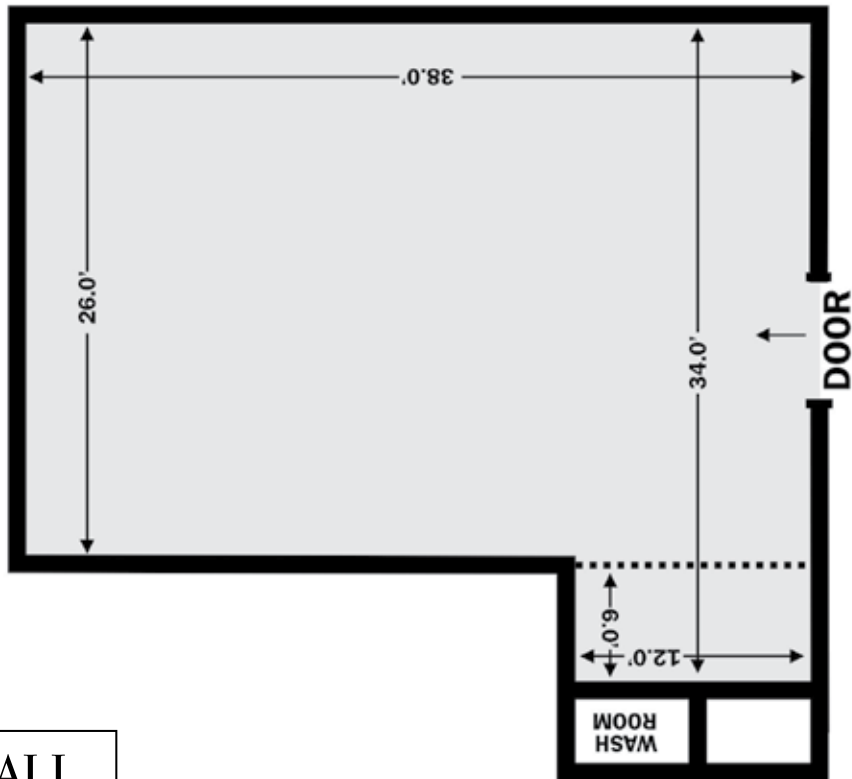

GLITER 'N' GLOZ

SIZE	Theatre Sitting	U Shape/ Board room	Cluster / Casual / Class Room
68'x29' (1938sq.ft.)	100 – 300	80 –100	100 – 150

VIBEZ HALL

SIZE	Theatre Sitting	U Shape/ Board room	Cluster / Casual / Class Room
68'x29' (1938sq.ft.)	100 – 300	80 –100	100 – 150

NEXUZ HALL

SIZE	Theatre Sitting	U Shape/ Board room	Cluster / Casual / Class Room
68' x 29' (1938sq.ft.)	50 – 80	30 – 50	40 – 60

IMPULZ HALL

SIZE	Theatre Sitting	U Shape/ Board room	Cluster / Casual / Class Room
68' x 29' (1938sq.ft.)	50 – 80	30 – 50	40 – 60

SIZE

244'x215' (52460sq.ft.)

CAPACITY

2000 – 3000 GUESTS

PERFECT FOR

ENTERTAINMENTEVENTS
AWARDS NIGHTS

SIZE

185'x165' (30525sq.ft.)

LOTUS LAWN I

SIZE

40' x 34' (1360 sq.ft.)
 25' x 40' (1000 sq.ft.)

CAPACITY

100 – 150 GUESTS

LOTUS LAWN II

SIZE

64' x 34' (2210 sq.ft.)
 58' x 38' (2204 sq.ft.)