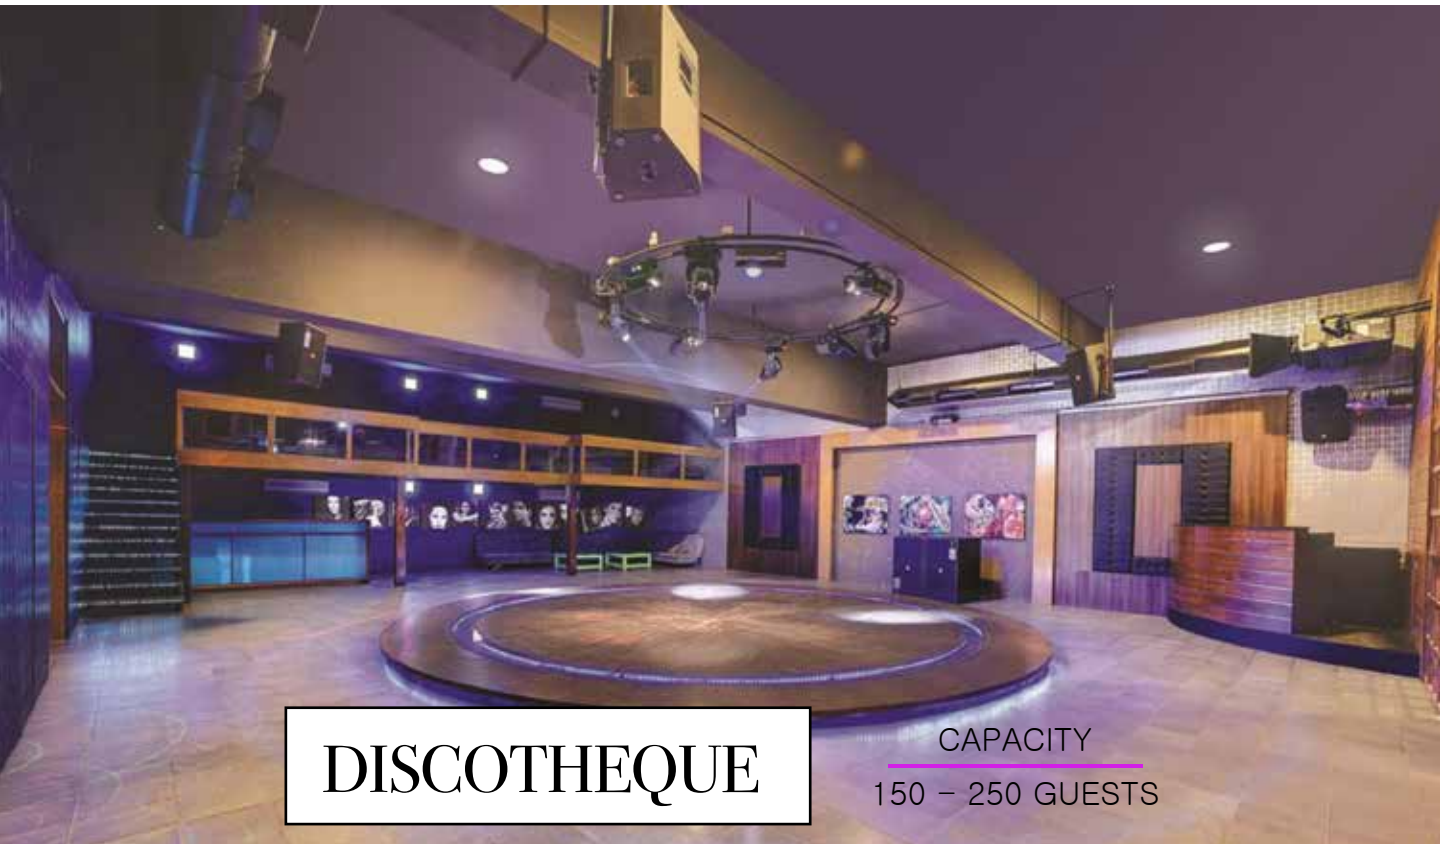

DISCOTHEQUE

CAPACITY
150 - 250 GUESTS