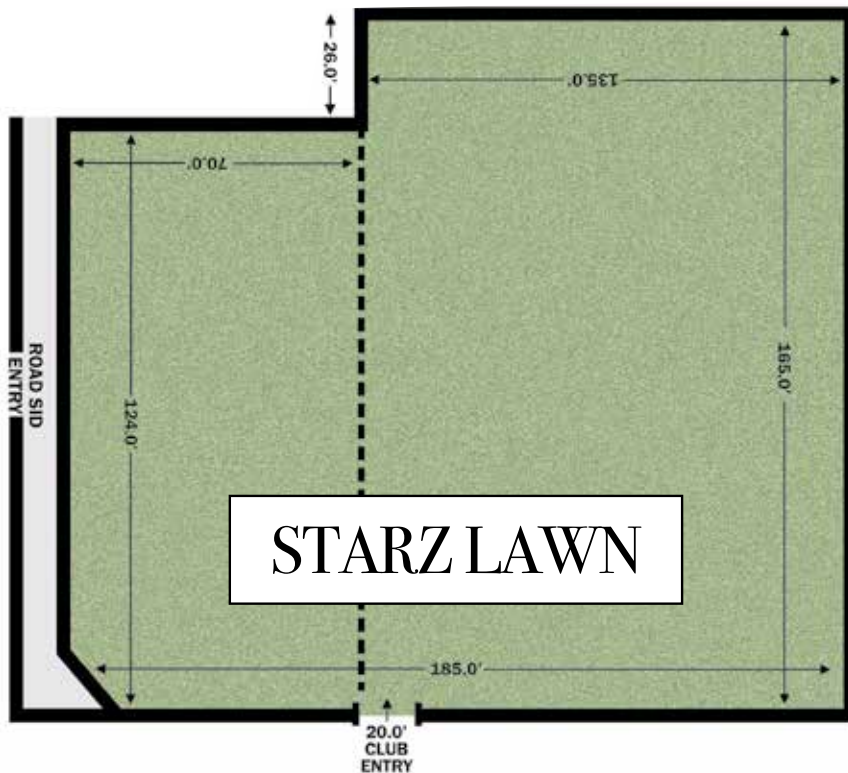

NEXUZ HALL

SIZE	Theatre Sitting	U Shape/ Board room	Cluster / Casual / Class Room
68' x 29' (1938sq.ft.)	50 – 80	30 – 50	40 – 60

IMPULZ HALL

SIZE	Theatre Sitting	U Shape/ Board room	Cluster / Casual / Class Room
68' x 29' (1938sq.ft.)	50 – 80	30 – 50	40 – 60

SIZE

244'x215' (52460sq.ft.)

CAPACITY

2000 – 3000 GUESTS

PERFECT FOR

ENTERTAINMENTEVENTS
AWARDS NIGHTS

SIZE

185'x165' (30525sq.ft.)

CAPACITY

1000 – 1500 GUESTS

PERFECT FOR

ENTERTAINMENTEVENTS
AWARDS NIGHTS

POOLSIDE LAWN

SIZE: 102'x182' (18360sq.ft.)
 CAPACITY 400-700GUESTS

DISCOTHEQUE

CAPACITY
 150 - 250 GUESTS

LOTUS LAWN I

SIZE

40' x 34' (1360 sq.ft.)
 25' x 40' (1000 sq.ft.)

CAPACITY

100 – 150 GUESTS

LOTUS LAWN II

SIZE

64' x 34' (2210 sq.ft.)
 58' x 38' (2204 sq.ft.)