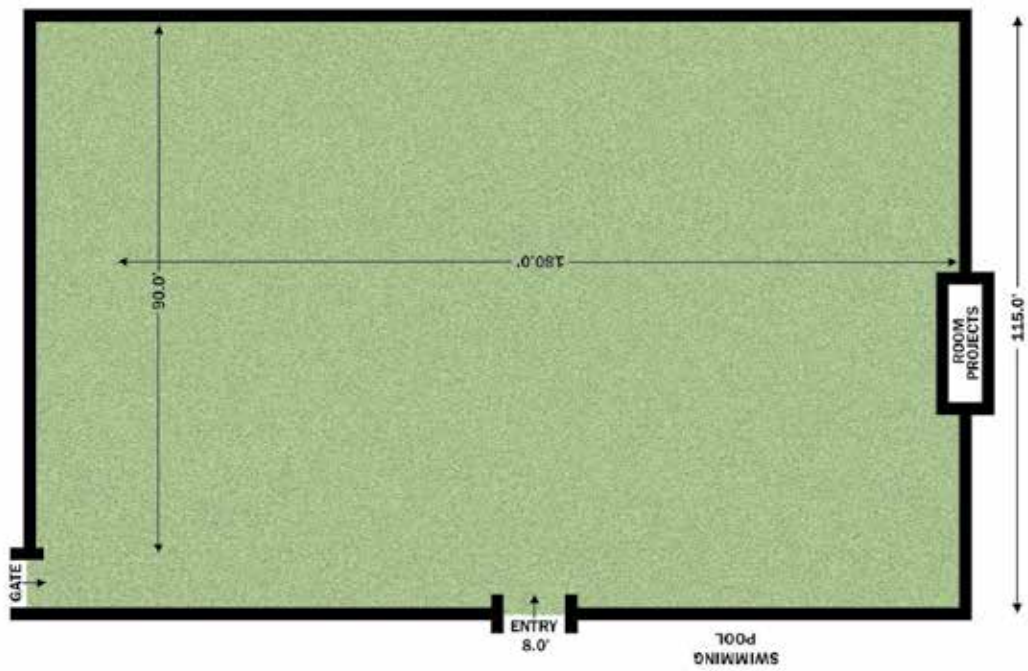

NEXUZ HALL

SIZE	Theatre Sitting	U Shape/ Board room	Cluster / Casual / Class Room
68' x 29' (1938sq.ft.)	50 – 80	30 – 50	40 – 60

IMPULZ HALL

SIZE	Theatre Sitting	U Shape/ Board room	Cluster / Casual / Class Room
68' x 29' (1938sq.ft.)	50 – 80	30 – 50	40 – 60

SIZE

244'x215' (52460sq.ft.)

CAPACITY

2000 – 3000 GUESTS

PERFECT FOR

ENTERTAINMENTEVENTS
AWARDS NIGHTS

SIZE

185'x165' (30525sq.ft.)

CAPACITY

1000 – 1500 GUESTS

PERFECT FOR

ENTERTAINMENTEVENTS
AWARDS NIGHTS

POOLSIDE LAWN

SIZE: 102'x182' (18360sq.ft.)
 CAPACITY 400-700GUESTS

DISCOTHEQUE

CAPACITY
 150 - 250 GUESTS

LOTUS LAWN I

SIZE

40' x 34' (1360 sq.ft.)
 25' x 40' (1000 sq.ft.)

CAPACITY

100 – 150 GUESTS

LOTUS LAWN II

SIZE

64' x 34' (2210 sq.ft.)
 58' x 38' (2204 sq.ft.)