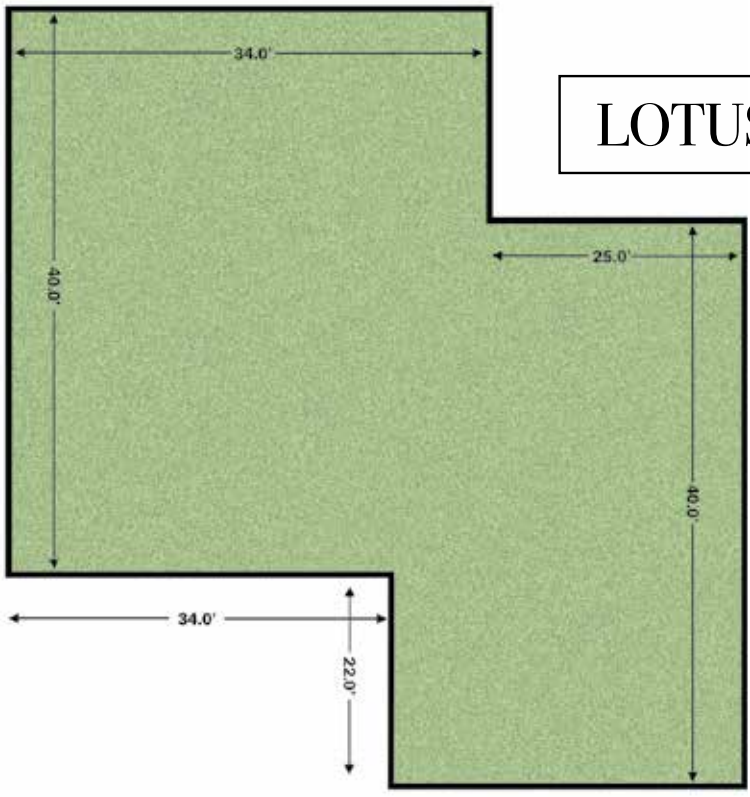

NEXUZ HALL

SIZE	Theatre Sitting	U Shape/ Board room	Cluster / Casual / Class Room
68' x 29' (1938sq.ft.)	50 – 80	30 – 50	40 – 60

IMPULZ HALL

SIZE	Theatre Sitting	U Shape/ Board room	Cluster / Casual / Class Room
68' x 29' (1938sq.ft.)	50 – 80	30 – 50	40 – 60

SIZE

244'x215' (52460sq.ft.)

CAPACITY

2000 – 3000 GUESTS

PERFECT FOR

ENTERTAINMENTEVENTS
AWARDS NIGHTS

SIZE

185'x165' (30525sq.ft.)

CAPACITY

1000 – 1500 GUESTS

PERFECT FOR

ENTERTAINMENTEVENTS
AWARDS NIGHTS

POOLSIDE LAWN

SIZE: 102'x182' (18360sq.ft.)
 CAPACITY 400-700GUESTS

DISCOTHEQUE

CAPACITY
 150 - 250 GUESTS

LOTUS LAWN I

SIZE

40' x 34' (1360 sq.ft.)
 25' x 40' (1000 sq.ft.)

CAPACITY

100 – 150 GUESTS

LOTUS LAWN II

SIZE

64' x 34' (2210 sq.ft.)
 58' x 38' (2204 sq.ft.)