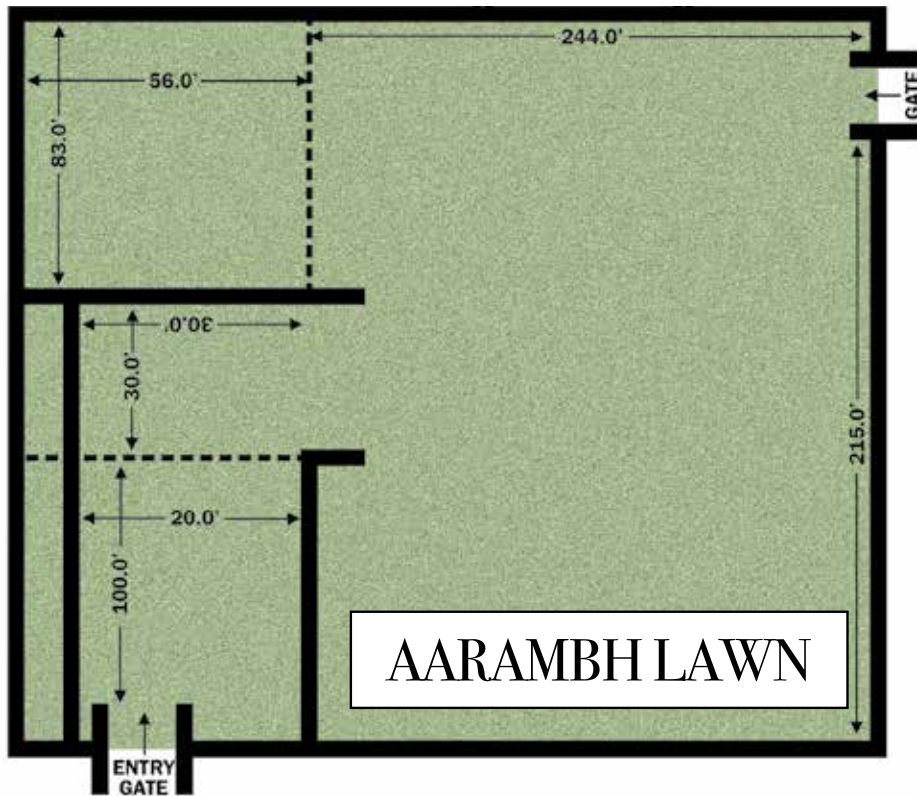

GLITER 'N' GLOZ

SIZE	Theatre Sitting	U Shape/ Board room	Cluster / Casual / Class Room
68'x29' (1938sq.ft.)	100 – 300	80 –100	100 – 150

VIBEZ HALL

SIZE	Theatre Sitting	U Shape/ Board room	Cluster / Casual / Class Room
68'x29' (1938sq.ft.)	100 – 300	80 –100	100 – 150

NEXUZ HALL

SIZE	Theatre Sitting	U Shape/ Board room	Cluster / Casual / Class Room
68' x 29' (1938sq.ft.)	50 – 80	30 – 50	40 – 60

IMPULZ HALL

SIZE	Theatre Sitting	U Shape/ Board room	Cluster / Casual / Class Room
68' x 29' (1938sq.ft.)	50 – 80	30 – 50	40 – 60

SIZE

244'x215' (52460sq.ft.)

CAPACITY

2000 – 3000 GUESTS

PERFECT FOR

ENTERTAINMENTEVENTS
AWARDS NIGHTS

SIZE

185'x165' (30525sq.ft.)

LOTUS LAWN I

SIZE

40' x 34' (1360 sq.ft.)
 25' x 40' (1000 sq.ft.)

CAPACITY

100 – 150 GUESTS

LOTUS LAWN II

SIZE

64' x 34' (2210 sq.ft.)
 58' x 38' (2204 sq.ft.)