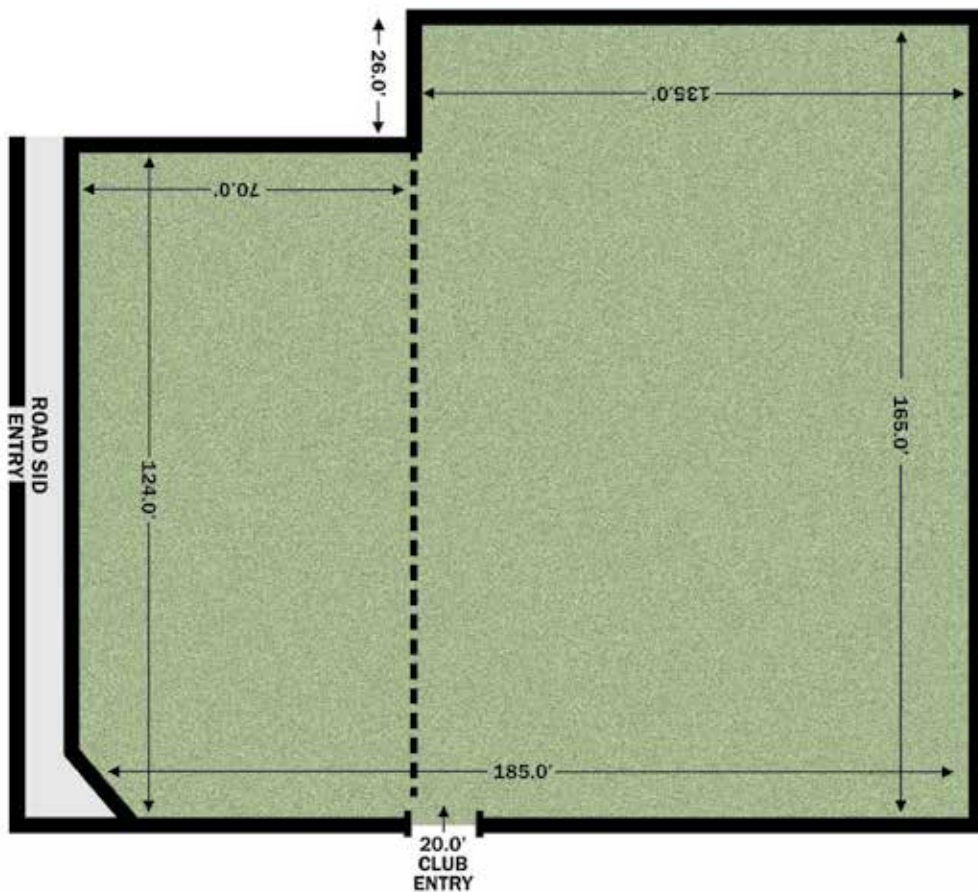

AARAMBH LAWN

SIZE

244' x 215' (52460 sq.ft.)

CAPACITY

2000 - 3000 GUESTS

PERFECT FOR

WEDDING | RECEPTIONS
SANGEET SANDHYA

STARZ LAWN

SIZE

185' x 165' (30525 sq.ft.)

CAPACITY

1000 - 1500 GUESTS

PERFECT FOR

WEDDING | RECEPTIONS
SANGEET SANDHYA

POOLSIDE LAWN

SIZE

102' x 182' (18360 sq.ft.)

CAPACITY

400 - 700 GUESTS

PERFECT FOR

PRE-WEDDING FUNCTIONS
SANGEET SANDHYA

LOTUS LAWN I

SIZE

40' x 34' (1360 sq.ft.)
25' x 40' (1000 sq.ft.)

CAPACITY

100 - 150 GUESTS

PERFECT FOR

PRE-WEDDING FUNCTIONS
& ACTIVITIES

LOTUS LAWN II

SIZE

64' x 34' (2210 sq.ft.)
58' x 38' (2204 sq.ft.)

CAPACITY