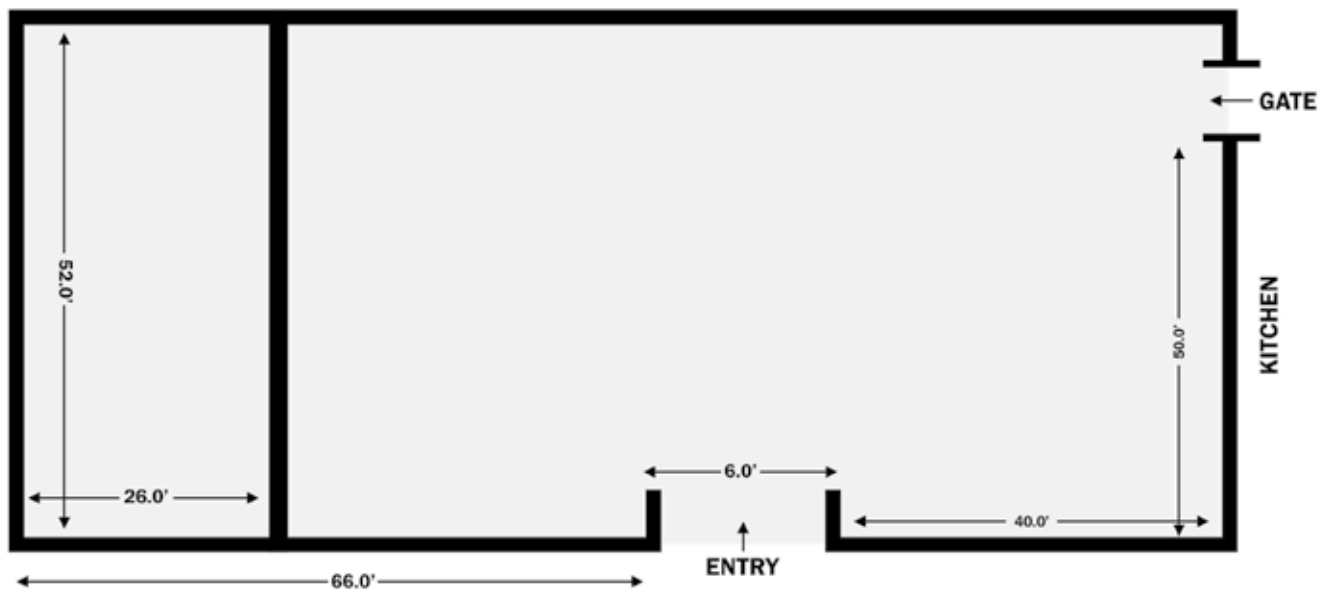

CAPACITY

100 - 150 GUESTS

PERFECT FOR

PRE-WEDDING FUNCTIONS
& ACTIVITIES

LOTUS LAWN II

SIZE

64' x 34' (2210 sq.ft.)
58' x 38' (2204 sq.ft.)

CAPACITY

100 - 150 GUESTS

PERFECT FOR

PRE-WEDDING FUNCTIONS
& ACTIVITIES

Banquets

GLITER 'N' GLOZ

SIZE

120' x 52' (6240 sq.ft.)

CAPACITY

250 - 400 GUESTS

PERFECT FOR

INDOOR FUNCTIONS
SANGEET
LUNCH/DINNER

VIBEZ HALL

SIZE

68' x 29' (1938 sq.ft.)

CAPACITY

80 - 100 GUESTS

PERFECT FOR

SMALL FUNCTIONS
LUNCH/DINNER

SIZE 38' x 26' (988 sq.ft.)
37' x 25' (925 sq.ft.)

CAPACITY 30 - 75 GUESTS

PERFECT FOR SMALL FUNCTIONS
LUNCH/DINNER

NEXUZ HALL &
IMPULZ HALL

CAPACITY

150 - 250 GUESTS