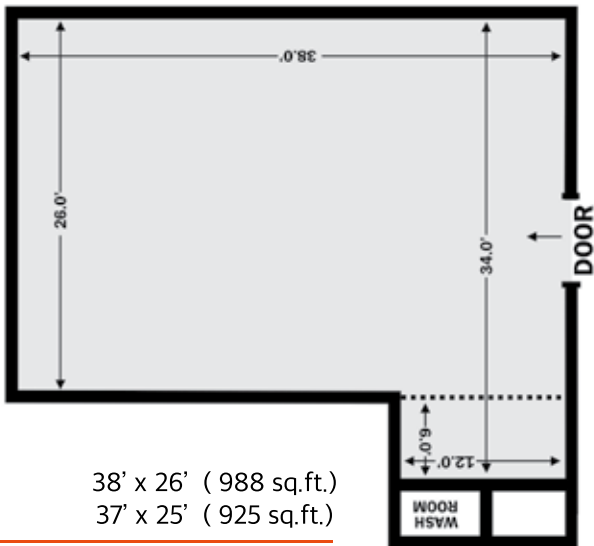

CAPACITY

100 - 150 GUESTS

PERFECT FOR

PRE-WEDDING FUNCTIONS
& ACTIVITIES

LOTUS LAWN II

SIZE

64' x 34' (2210 sq.ft.)
58' x 38' (2204 sq.ft.)

CAPACITY

100 - 150 GUESTS

PERFECT FOR

PRE-WEDDING FUNCTIONS
& ACTIVITIES

Banquets

GLITER 'N' GLOZ

SIZE

120' x 52' (6240 sq.ft.)

CAPACITY

250 - 400 GUESTS

PERFECT FOR

INDOOR FUNCTIONS
SANGEET
LUNCH/DINNER

VIBEZ HALL

SIZE

68' x 29' (1938 sq.ft.)

CAPACITY

80 - 100 GUESTS

PERFECT FOR

SMALL FUNCTIONS
LUNCH/DINNER

SIZE 38' x 26' (988 sq.ft.)
37' x 25' (925 sq.ft.)

CAPACITY 30 - 75 GUESTS

PERFECT FOR SMALL FUNCTIONS
LUNCH/DINNER

NEXUZ HALL &
IMPULZ HALL

CAPACITY

150 - 250 GUESTS