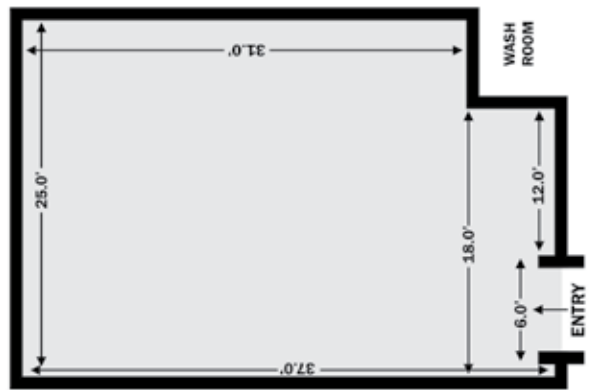

250 - 400 GUESTS

PERFECT FOR

INDOOR FUNCTIONS
SANGEET
LUNCH/DINNER

VIBEZ HALL

SIZE

68' x 29' (1938 sq.ft.)

CAPACITY

80 - 100 GUESTS

PERFECT FOR

SMALL FUNCTIONS
LUNCH/DINNER

SIZE 38' x 26' (988 sq.ft.)
37' x 25' (925 sq.ft.)

CAPACITY 30 - 75 GUESTS

PERFECT FOR SMALL FUNCTIONS
LUNCH/DINNER

NEXUZ HALL &
IMPULZ HALL

CAPACITY

150 - 250 GUESTS