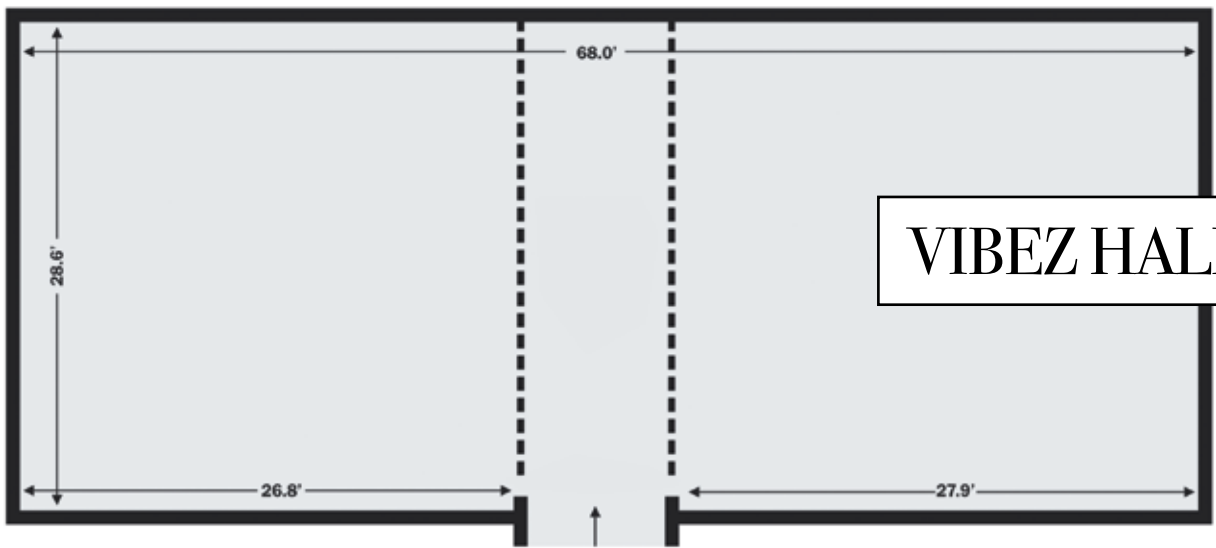

CAPACITY

100 - 150 GUESTS

PERFECT FOR

PRE-WEDDING FUNCTIONS
& ACTIVITIES

LOTUS LAWN II

SIZE

64' x 34' (2210 sq.ft.)
58' x 38' (2204 sq.ft.)

CAPACITY

100 - 150 GUESTS

PERFECT FOR

PRE-WEDDING FUNCTIONS
& ACTIVITIES

Banquets

GLITER 'N' GLOZ

SIZE

120' x 52' (6240 sq.ft.)

CAPACITY

250 - 400 GUESTS

PERFECT FOR

INDOOR FUNCTIONS
SANGEET
LUNCH/DINNER

VIBEZ HALL

SIZE

68' x 29' (1938 sq.ft.)

CAPACITY

80 - 100 GUESTS

PERFECT FOR

SMALL FUNCTIONS
LUNCH/DINNER

SIZE 38' x 26' (988 sq.ft.)
37' x 25' (925 sq.ft.)

CAPACITY 30 - 75 GUESTS

PERFECT FOR SMALL FUNCTIONS
LUNCH/DINNER

NEXUZ HALL &
IMPULZ HALL

CAPACITY

150 - 250 GUESTS