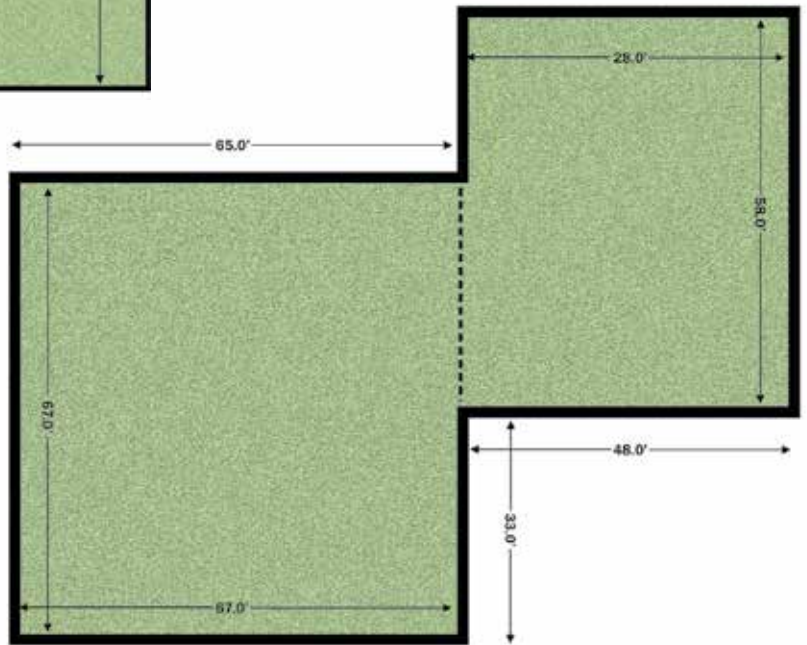

102' x 182' (18360 sq.ft.)

CAPACITY

400 - 700 GUESTS

PERFECT FOR

PRE-WEDDING FUNCTIONS
SANGEET SANDHYA

LOTUS LAWN I

SIZE

40' x 34' (1360 sq.ft.)
25' x 40' (1000 sq.ft.)

CAPACITY

100 - 150 GUESTS

PERFECT FOR

PRE-WEDDING FUNCTIONS
& ACTIVITIES

LOTUS LAWN II

SIZE

64' x 34' (2210 sq.ft.)
58' x 38' (2204 sq.ft.)

CAPACITY

100 - 150 GUESTS

PERFECT FOR

PRE-WEDDING FUNCTIONS
& ACTIVITIES

Banquets

GLITER 'N' GLOZ

SIZE

120' x 52' (6240 sq.ft.)

CAPACITY

250 - 400 GUESTS

PERFECT FOR

INDOOR FUNCTIONS
SANGEET
LUNCH/DINNER

VIBEZ HALL

SIZE

68' x 29' (1938 sq.ft.)

CAPACITY

80 - 100 GUESTS