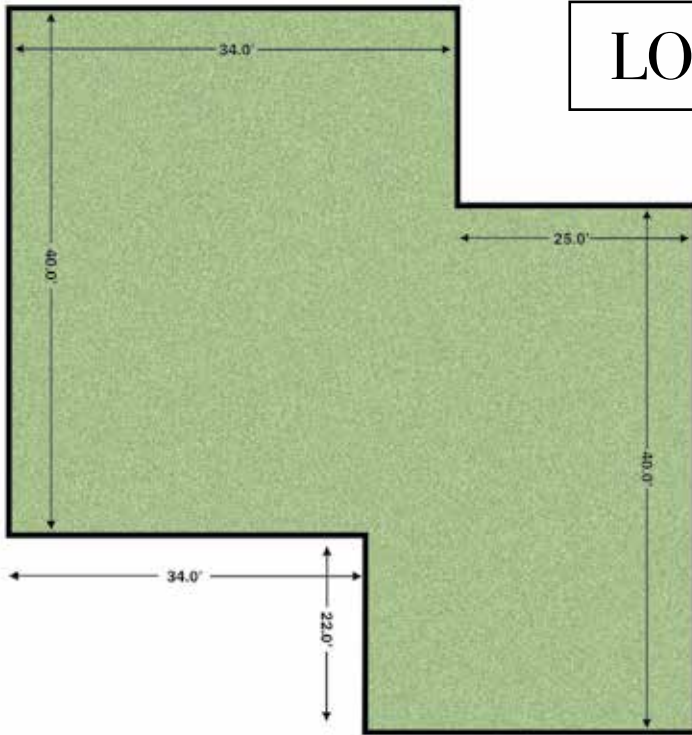

SIZE

185' x 165' (30525 sq.ft.)

CAPACITY

1000 - 1500 GUESTS

PERFECT FOR

WEDDING | RECEPTIONS
SANGEET SANDHYA

POOLSIDE LAWN

SIZE

102' x 182' (18360 sq.ft.)

CAPACITY

400 - 700 GUESTS

PERFECT FOR

PRE-WEDDING FUNCTIONS
SANGEET SANDHYA

LOTUS LAWN I

SIZE

40' x 34' (1360 sq.ft.)
25' x 40' (1000 sq.ft.)

CAPACITY

100 - 150 GUESTS

PERFECT FOR

PRE-WEDDING FUNCTIONS
& ACTIVITIES

LOTUS LAWN II

SIZE

64' x 34' (2210 sq.ft.)
58' x 38' (2204 sq.ft.)

CAPACITY

100 - 150 GUESTS

PERFECT FOR

PRE-WEDDING FUNCTIONS
& ACTIVITIES

Banquets

GLITER 'N' GLOZ

SIZE

120' x 52' (6240 sq.ft.)

CAPACITY