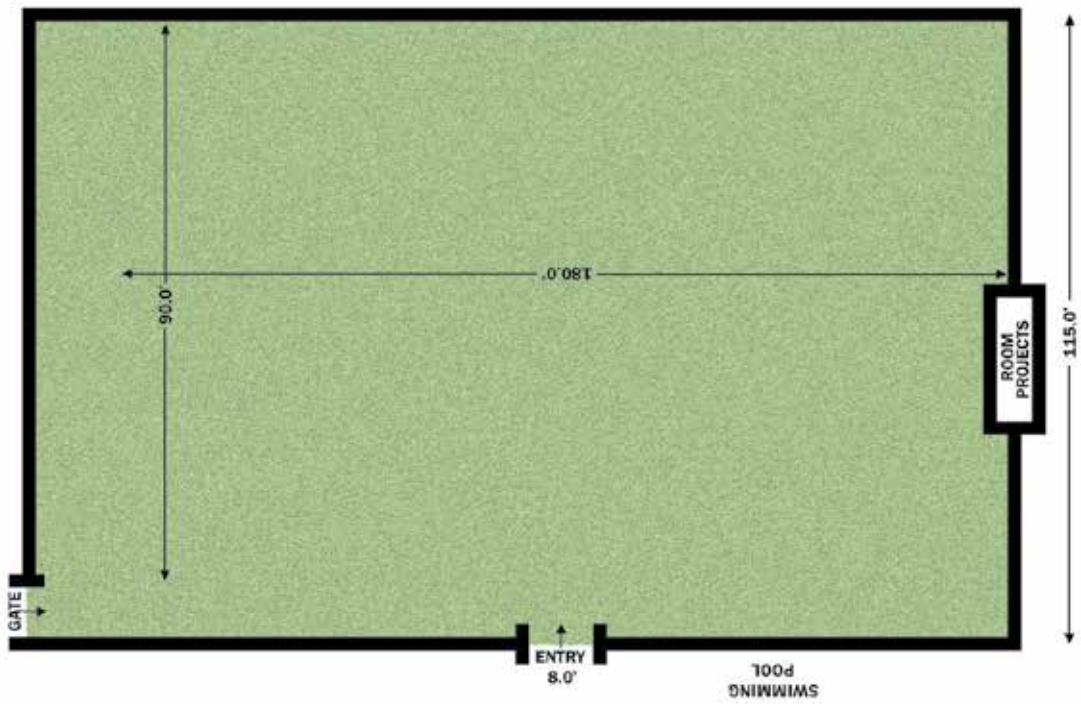

SIZE

185' x 165' (30525 sq.ft.)

CAPACITY

1000 - 1500 GUESTS

PERFECT FOR

WEDDING | RECEPTIONS
SANGEET SANDHYA

POOLSIDE LAWN

SIZE

102' x 182' (18360 sq.ft.)

CAPACITY

400 - 700 GUESTS

PERFECT FOR

PRE-WEDDING FUNCTIONS
SANGEET SANDHYA

LOTUS LAWN I

SIZE

40' x 34' (1360 sq.ft.)
25' x 40' (1000 sq.ft.)

CAPACITY

100 - 150 GUESTS

PERFECT FOR

PRE-WEDDING FUNCTIONS
& ACTIVITIES

LOTUS LAWN II

SIZE

64' x 34' (2210 sq.ft.)
58' x 38' (2204 sq.ft.)

CAPACITY

250 - 400 GUESTS

PERFECT FOR

INDOOR FUNCTIONS
SANGEET
LUNCH/DINNER

VIBEZ HALL

SIZE

68' x 29' (1938 sq.ft.)

CAPACITY

80 - 100 GUESTS